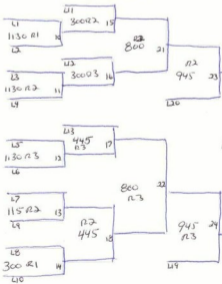

Winners Bracket 13-U Regional Lewiston Me

12 TEAM 3 GAME GUARANTEE

Frozen Ropes white

July 9, 10th, 11th

THE NATIONAL GOVERNING BODY OF SOFTBALL

Losers Bracket

Tournament Rules

- ASA rules apply
- 1 hour 45 min with 20 new inning after time limit
- Championship and 4th games will run a full 7 innings
- ASA tie breaker at time limit or 7 innings
- ASA fast pitch run rules in effect (15 after 3, 12 after 4, 8 after 5 in Double play, fly in, 2 strikes home)