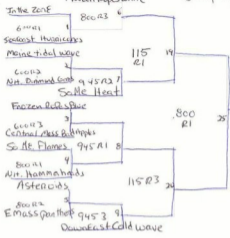

Winners Bracket 13-U Regional Lewiston Me

12 TEAM 3 GAME GUARANTEE

Frozen Ropes white

July 9, 10th, 11th

THE NATIONAL GOVERNING BODY OF SOFTBALL

Losers Bracket

Tournament Rules

- ASA rules apply
- 1 hour 45 min with 20 new inning after time limit
- Championship and 4th games will run a full 7 innings
- ASA tie breaker at time limit or 7 innings
- ASA fast pitch run rules in effect (15 after 3, 12 after 4, 8 after 5 in Double play, fly in, 2 strikes home)