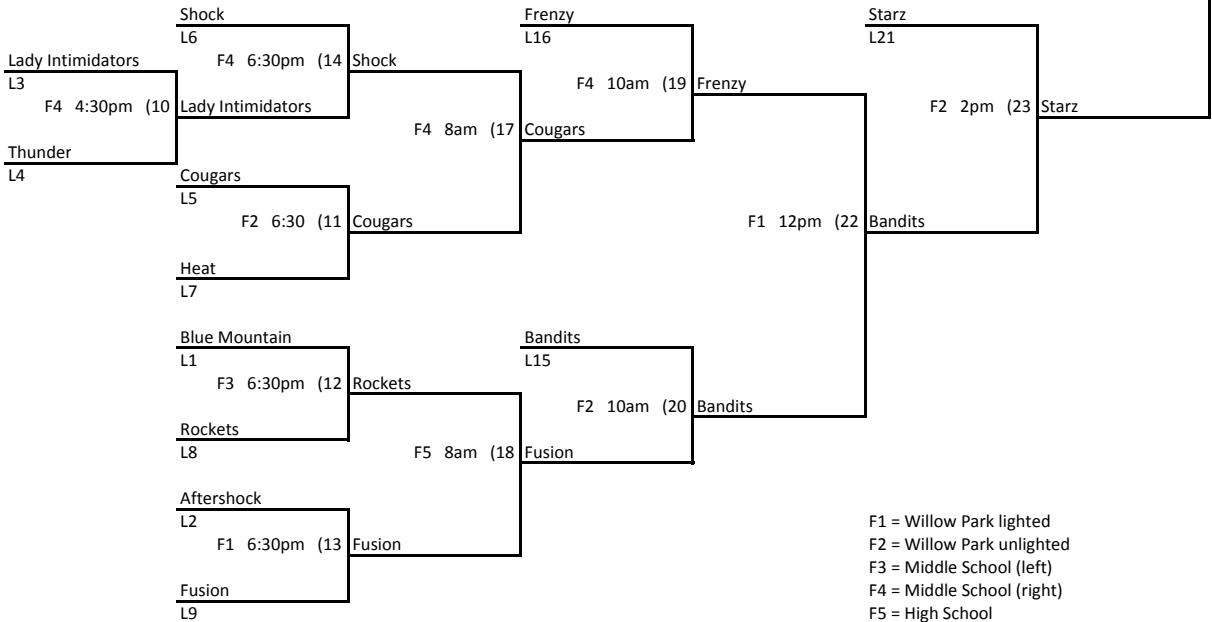

13 Team Bracket

Winner's Bracket

Loser's Bracket

F1 = Willow Park lighted
 F2 = Willow Park unlighted
 F3 = Middle School (left)
 F4 = Middle School (right)
 F5 = High School